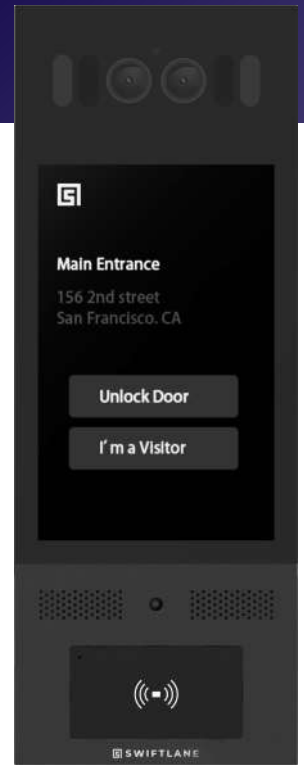

SwiftReader X

Cutting Edge Video Intercom and Access

Model: SL-SRX-1

SwiftReader X is designed to provide a visually stunning and intuitive video intercom and access control experience. It brings a number of innovative new features to provide a fully customizable solution for occupant and visitor access control in condominiums, apartment buildings, office buildings, gated communities, and industrial buildings.

At a Glance

- Face recognition touchless door access
- Virtual passes and temporary visitor access
- PIN based access (Unique pin per user)
- Mobile door access
- Multi-tenant video intercom
- Package and food delivery access
- Video calls over the mobile app

Features

Credential Types	Face Recognition Access, Mobile App Access, BLE, NFC, PIN Unlock, Key Card Access
Camera	1/2.8" Sensor, 1080p, FOV 115°(H)/ 63°V
Audio	2 Speaker, Dual Microphone Array with Echo cancellation
Display	8" IPS LCD, Touchscreen enabled